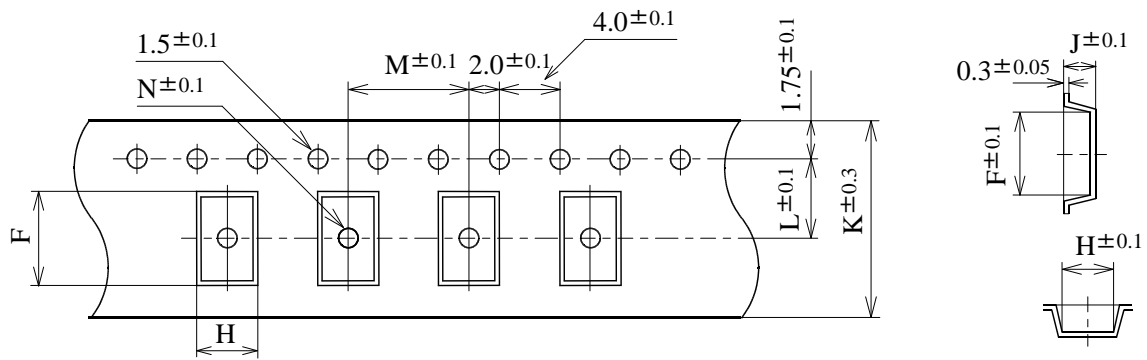

● TAPE (mm)

MODEL	F	H	J	K	L	M	N
HP-TC2520	2.7	2.3	1.4	8.0	3.5	4.0	1.2
HP-TC3225	3.6	2.9	1.8	12.0	5.0	4.0	1.0
HP-TC5032	5.5	3.7	1.7	12.0	5.5	8.0	1.5
HP-TC7050	7.6	5.7	2.4	16.0	7.5	8.0	2.0

● REEL (mm)

MODEL	A	B	C	D	E	W
HP-TC2520	180.0	62.0	21.0	2.0	2.4	9.0
HP-TC3225	180.0	62.0	21.0	2.5	2.2	12.4
HP-TC5032	180.0	62.0	21.0	2.5	2.2	12.4
HP-TC7050	200.0	80.0	21.0	2.5	2.2	17.5

APPROVE	DESIGNED	PUBLICATIO	01 / Apr / 2009	ITEM	OUTLINE AND DIMENSION ( HPXO )
		REVISION			
		REVISION			
		REVISION			
				DRW.No.	TT - 05222B