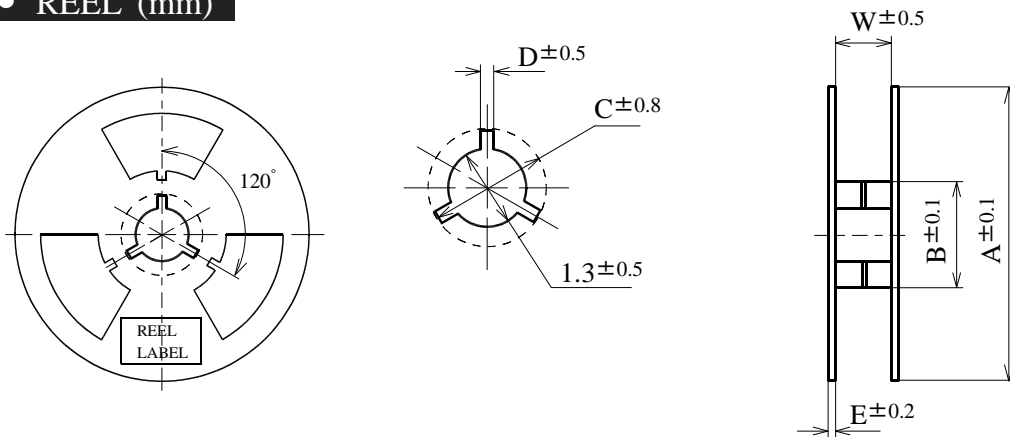

● TAPE (mm)

MODEL	F	H	J	K	L	M	N
HP-TC2520	2.7	2.3	1.4	8.0	3.5	4.0	1.2
HP-TC3225	3.6	2.9	1.8	12.0	5.0	4.0	1.0
HP-TC5032	5.5	3.7	1.7	12.0	5.5	8.0	1.5
HP-TC7050	7.6	5.7	2.4	16.0	7.5	8.0	2.0

● REEL (mm)

MODEL	A	B	C	D	E	W
HP-TC2520	180.0	62.0	21.0	2.0	2.4	9.0
HP-TC3225	180.0	62.0	21.0	2.5	2.2	12.4
HP-TC5032	180.0	62.0	21.0	2.5	2.2	12.4
HP-TC7050	200.0	80.0	21.0	2.5	2.2	17.5

APPROVE	DESIGNED	PUBLICATIO	01 / Apr / 2009	ITEM	OUTLINE AND DIMENSION ( HPXO )
		REVISION			
		REVISION			
		REVISION			
				DRW.No.	TT - 05222B