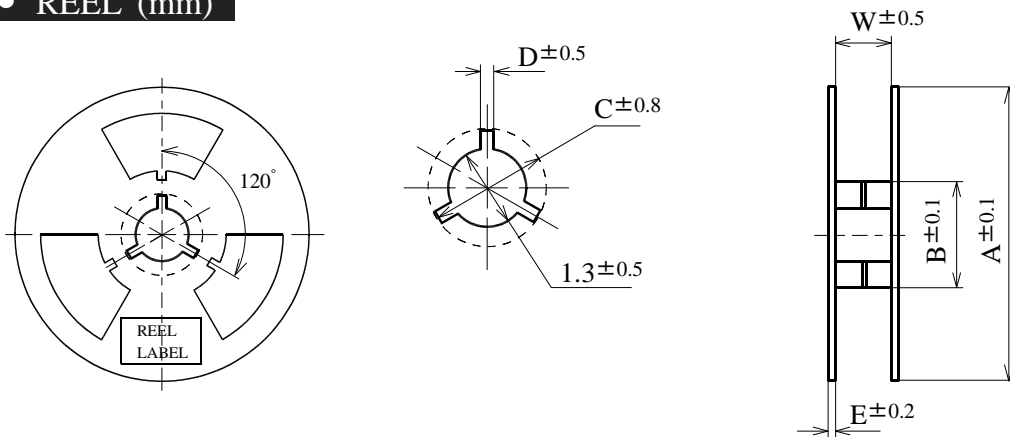

● TAPE (mm)

MODEL	F	H	J	K	L	M	N
CO-TS2520	2.7	2.3	1.4	8.0	3.5	4.0	1.2
CO-TS3225	3.6	2.9	1.8	12.0	5.0	4.0	1.0
CO-TS5032	5.5	3.7	1.7	12.0	5.5	8.0	1.5
CO-TS7050	7.6	5.7	2.4	16.0	7.5	8.0	2.0
CO-TS1194	11.9	12.0	2.6	24.0	11.5	12.0	2.0
CO-TS1196	11.9	12.0	2.6	24.0	11.5	12.0	2.0

● REEL (mm)

MODEL	A	B	C	D	E	W
CO-TS2520	180.0	62.0	21.0	2.0	2.4	9.0
CO-TS3225	180.0	62.0	21.0	2.5	2.2	12.4
CO-TS5032	180.0	62.0	21.0	2.5	2.2	12.4
CO-TS7050	200.0	80.0	21.0	2.5	2.2	17.5
CO-TS1194	300.0	100.0	23.0	2.5	2.0	25.5
CO-TS1196	300.0	100.0	23.0	2.5	2.0	25.5

APPROVE	DESIGNED	PUBLICATIO	21 / 03 / 2001	ITEM	OUTLINE AND DIMENSION (TCXO/VCTCXO)
		REVISION			
		REVISION			
		REVISION			
				DRW.No.	TT - 05222