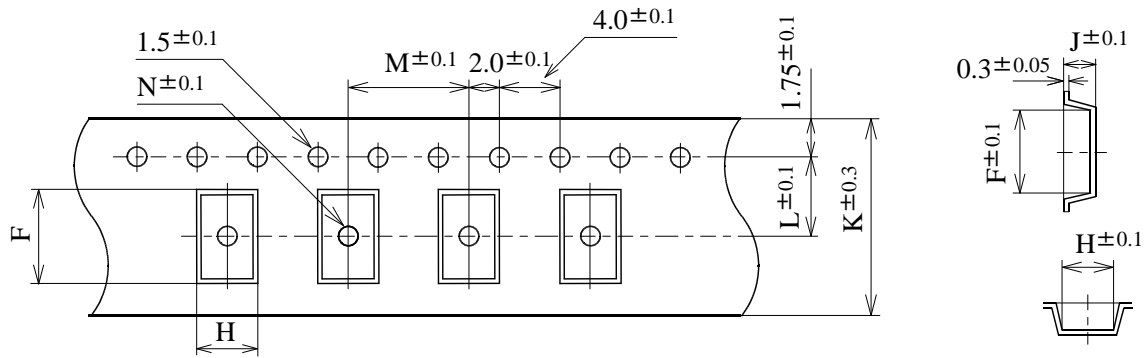

● TAPE (mm)

MODEL	F	H	J	K	L	M	N
CO-TS2520	2.7	2.3	1.4	8.0	3.5	4.0	1.2
CO-TS3225	3.6	2.9	1.8	12.0	5.0	4.0	1.0
CO-TS5032	5.5	3.7	1.7	12.0	5.5	8.0	1.5
CO-TS7050	7.6	5.7	2.4	16.0	7.5	8.0	2.0
CO-TS1194	11.9	12.0	2.6	24.0	11.5	12.0	2.0
CO-TS1196	11.9	12.0	2.6	24.0	11.5	12.0	2.0

● REEL (mm)

MODEL	A	B	C	D	E	W
CO-TS2520	180.0	62.0	21.0	2.0	2.4	9.0
CO-TS3225	180.0	62.0	21.0	2.5	2.2	12.4
CO-TS5032	180.0	62.0	21.0	2.5	2.2	12.4
CO-TS7050	200.0	80.0	21.0	2.5	2.2	17.5
CO-TS1194	300.0	100.0	23.0	2.5	2.0	25.5
CO-TS1196	300.0	100.0	23.0	2.5	2.0	25.5